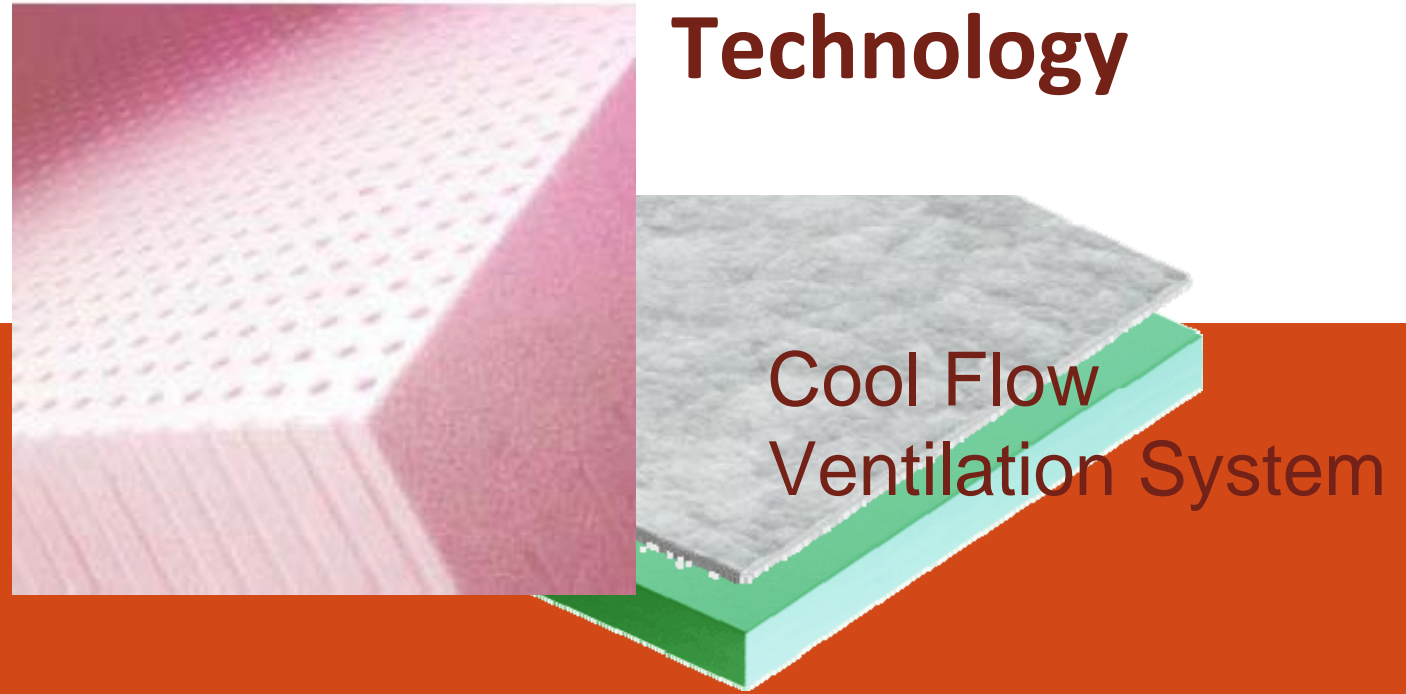

## ReNu

Maintain a consistent body temperature throughout the night while experiencing the comfort, pressure relief and health benefits of natural Talalay latex.

## Sleep in the ideal temperate zone

- A unique Cool Flow Ventilation System dissipates temperature and moisture commonly associated with latex and memory products.
- Celsion Phase Change Material cools down a warm body and warms up a cool body