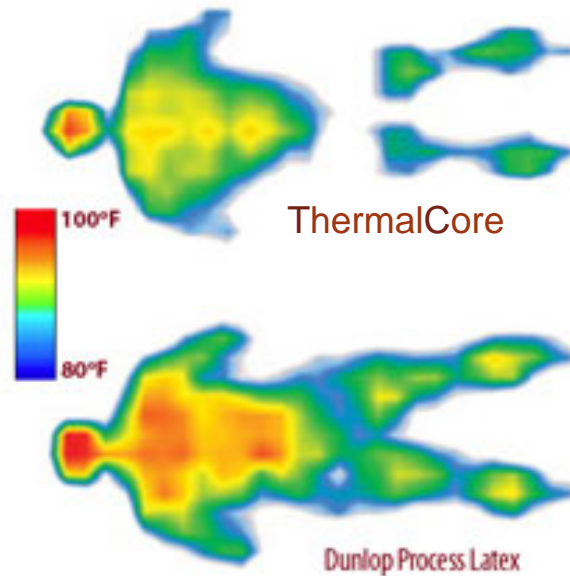

While you're resting comfortably, ReNu mattresses with CelSion and AirFlo Core technology are hard at work balancing the temperature swings that cause restless nights, they help you sleep more soundly each and every night.

Cools you when It's too warm