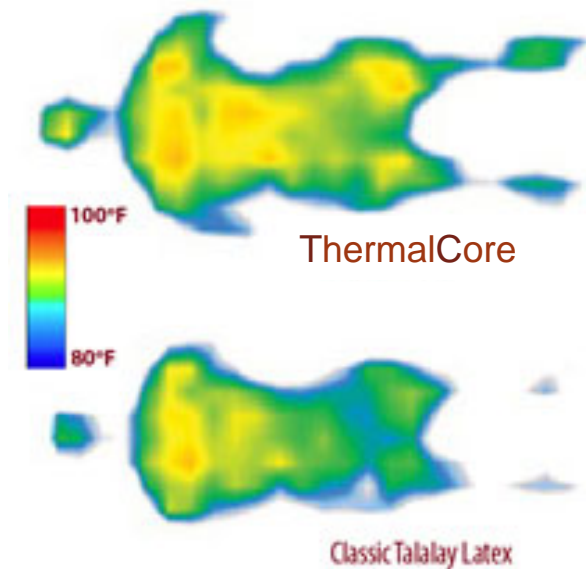

# ReNu

**CELSION™**  
a new degree of comfort

While you're resting comfortably, ReNu mattresses with CelSion and AirFlo Core technology are hard at work balancing the temperature swings that cause restless nights, they help you sleep more soundly each and every night.

**Cools you when It's too warm**

**75°F Room Temperature**

**Warms you when It's too cool**

**61°F Room Temperature**

Eco-Friendly  
**ReNu**  
Soy Mattress  
Core

**ReNu**